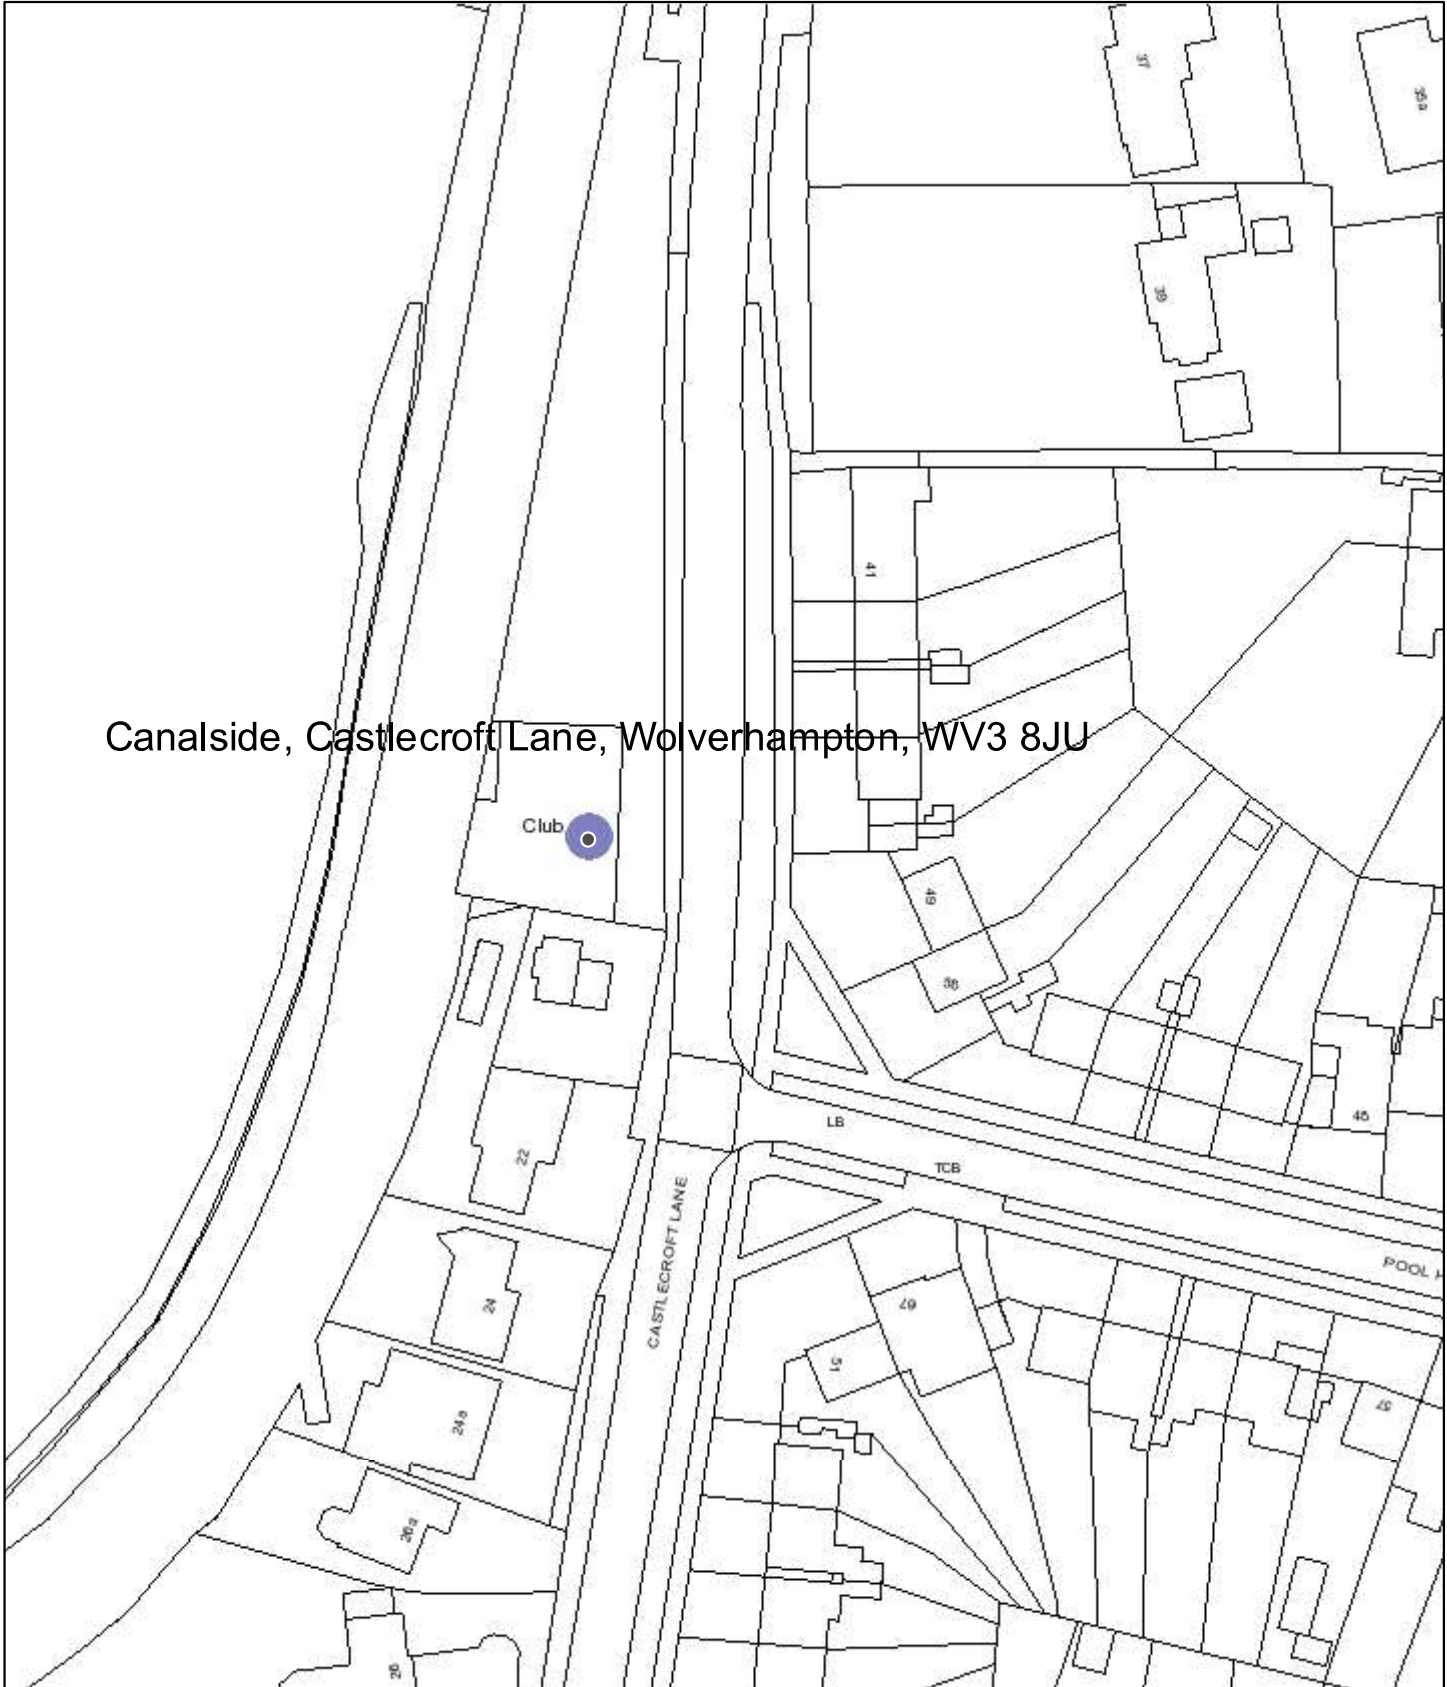

Location Plan

Canalside, Castlecroft Lane, Wolverhampton, WV3 8JU

3/20/2024, 1:10:43 PM

 Cumulative Impact Zone